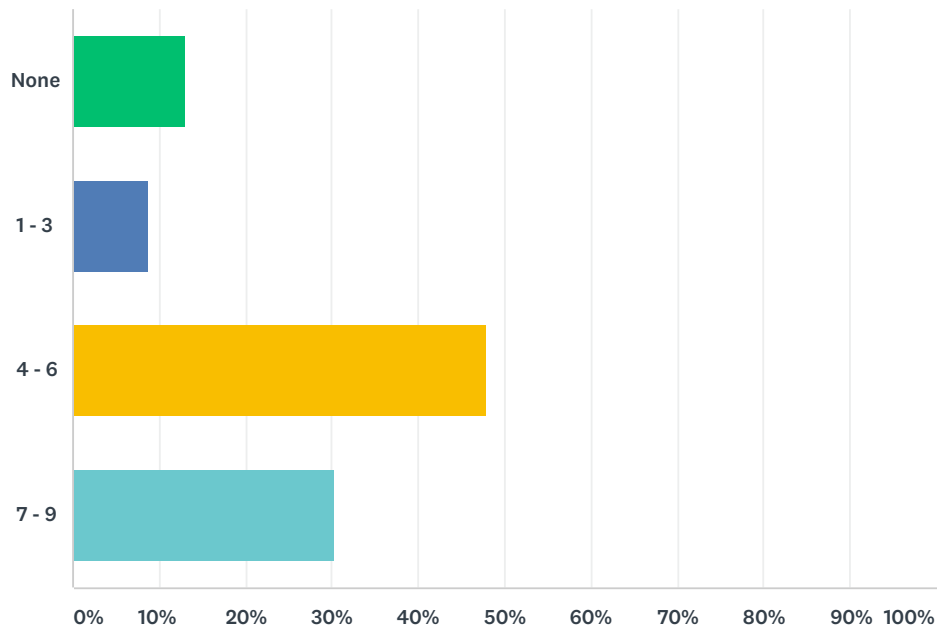

Q1 How many WMCCL events did you complete in the 2017 - 2018 season?

Answered: 23 Skipped: 0

ANSWER CHOICES	RESPONSES	
None	13.04%	3
1 - 3	8.70%	2
4 - 6	47.83%	11
7 - 9	30.43%	7
TOTAL		23